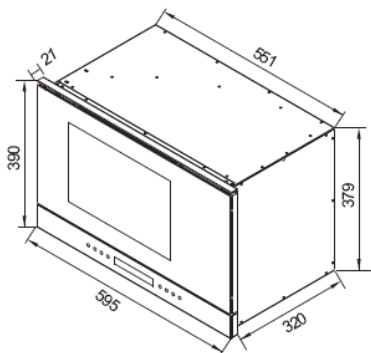

Model No: C-S26GXB

Cristal built-in steam oven

Voltage:	220-240V- /50Hz 1640-1950W
Power :	24L
Capacity:	320 x 246 x 303mm 595 x 341 x
Cavity Dimension (mm):	390mm
Unit Dimension (mm):	W564*H385*D330 (upper buckle
Opening size (mm):	5mm, no lower buckle)
Functions:	Defrost, Steam
Temperature Range:	40 C to 100 C
Water Tank:	0.8L

Other Features

- Cooling Fan
- Stainless Steel Cavity
- Double Glass Door
- Water Lacking Reminder
- Steam Over-pressure Protection
- LED Light
- Full Touch Control Panel
- White Display
- Children Safety Lock
- Side Opening Door, Hinge Left