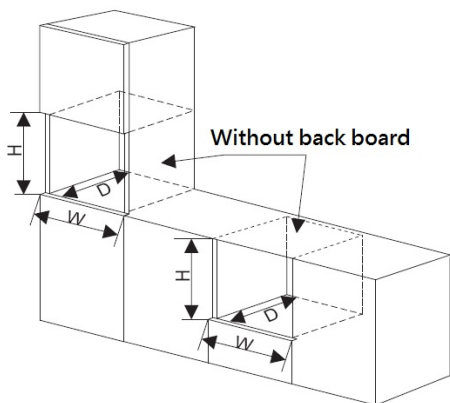

Model No: C-S26GXB

Cristal built-in steam oven

Voltage:	220-240V- /50Hz 1640-1950W
Power :	24L
Capacity:	320 x 246 x 303mm 595 x 341 x
Cavity Dimension (mm):	390mm
Unit Dimension (mm):	W564*H385*D330 (upper buckle
Opening size (mm):	5mm, no lower buckle)
Functions:	Defrost, Steam
Temperature Range:	40 C to 100 C
Water Tank:	0.8L

Other Features

- Cooling Fan
- Stainless Steel Cavity
- Double Glass Door
- Water Lacking Reminder
- Steam Over-pressure Protection
- LED Light
- Full Touch Control Panel
- White Display
- Children Safety Lock
- Side Opening Door, Hinge Left